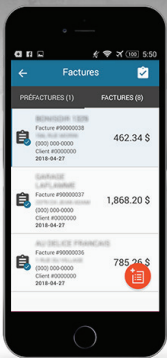

Complete solution  
for sales-delivery-distribution...  
**IN REAL TIME**

**PROROUTE** *lite*

Now available on  
**Amazon CLOUD!**  
for easy access on your phone or tablet

## ProROUTE will keep you ahead of the technological advances

- Compatible with most systems, peripherals, printers, and accounting interface
- Give your drivers the ability to manage, customers, orders, invoices and collect signatures
- Real time orders transfer from central to mobiles
- Streamline your operations
- Reduces overall losses and out-of-stocks lost sales
- Increased inventory turnover, less waste
- Daily route planning
- Daily transaction activity reports
- Maximization of promotions and crossselling
- Optimize the inventory management for better control
- Allows an optimal response for any requests from retailers
- Allows tremendous time saving on data gathering for the accounting staff and guarantees accurate data
- Works with Honeywell portable thermal printers

# PROROUTE *lite*

ProROUTE *Lite* streamline essential functions and gives you all the information you need to increase your productivity: from the factory to the retailer, and moreover for the accounting department.