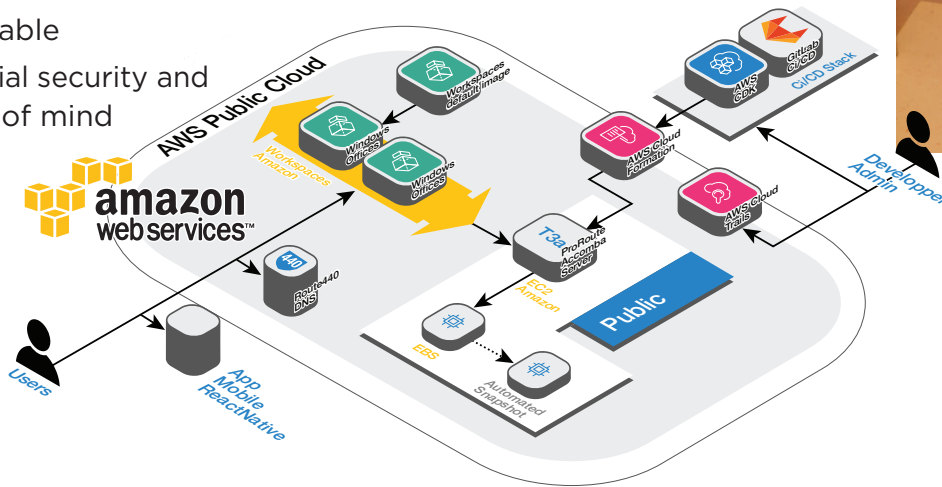

## ProROUTE will keep you ahead of the technological advances

- Compatible with most systems, peripherals, printers, and accounting interface
- Give your drivers the ability to manage, customers, orders, invoices and collect signatures
- Real time orders transfer from central to mobiles
- Streamline your operations
- Reduces overall losses and out-of-stocks lost sales
- Increased inventory turnover, less waste
- Daily route planning
- Daily transaction activity reports
- Maximization of promotions and crossselling
- Optimize the inventory management for better control
- Allows an optimal response for any requests from retailers
- Allows tremendous time saving on data gathering for the accounting staff and guarantees accurate data
- Works with Honeywell portable thermal printers

# PROROUTE *lite*

ProROUTE *Lite* streamline essential functions and gives you all the information you need to increase your productivity: from the factory to the retailer, and moreover for the accounting department.

## The CLOUD allows you to be versatile and competitive!

- Flexible and scalable
- Quick and easy installation using smartphones
- Does not require complicated local installation on computer
- Data available in real time
- Affordable
- Financial security and peace of mind
- When Offline; data gathered outside a connected area will be updated quickly when back online
- Increases safety and facilitates disaster management